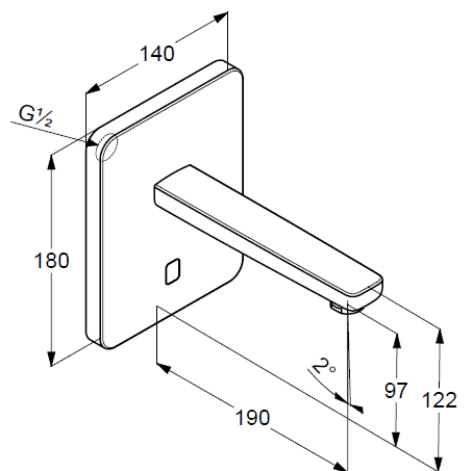

## Technical Data

KLUDI ZENTA  
electronic controlled basin mixer  
pre- installation set  
190 mm

Ref.:  
3850205

Finishes:  
05 chrome

Product description  
Manufacturer KLUDI GmbH & Co. KG  
Typ: KLUDI ZENTA  
Electronic controlled basin mixer  
Ref.: 3850205  
electronic controlled basin mixer  
6V battery or 230V main adapter  
trim set without pre-installation set  
pre installation set KLUDI Art. Nr. 38003 and 38004  
for cold water or mixed water  
optical object registration  
Aerator, S-Pointer M24  
flow rate at 3 bar = 5 l/ min.  
activation optoelectrical  
maximum water run- time ca. 1 minute  
safety class IP65  
Hygienic flushing

Product picture

Dimensional drawing

Flow rate diagram