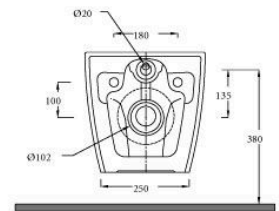

KLUDI-RESA C SPIRALFLUSH WALL HUNG WATER CLOSET

28WCW0243
Water Closet

KLUDI 

Technical Specification

Series: KLUDI-RESA Water Closet & Bidet

Color: glossy white

Dimensions: 52.5 x 34 x 34.5 cm

Installation Type: Wall-hung

Name:

- Dimensions: 525 x 337 mm
- Weight: 28 Kg
- Trap type: P Trap
- Trapway type: Concealed
- Bowl shape: Rounded Rectangle
- Soft close: yes
- Flush Type: Dual Flush
- without seat cover

Dimensions: All dimensions in mm. Tolerance of vitreous china & fireclay items: $\hat{A}\pm 5\%$ for below 200mm and $\hat{A}\pm 3\%$ for above 200mm; for all other items tolerance $\hat{A}\pm 1\%$. Note: Due to a continuing development program to improve design and performance, the manufacturer reserves all rights to vary specifications without prior information. Please note accessories are for photographic use only.