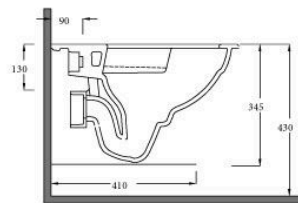

KLUDI-RESA C SPIRALFLUSH WALL HUNG WATER CLOSET

28WCW0243
Water Closet

KLUDI 

Technical Specification

Series: KLUDI-RESA Water Closet & Bidet

Color: glossy white

Dimensions: 52.5 x 34 x 34.5 cm

Installation Type: Wall-hung

Name:

- Dimensions: 525 x 337 mm
- Weight: 28 Kg
- Trap type: P Trap
- Trapway type: Concealed
- Bowl shape: Rounded Rectangle
- Soft close: yes
- Flush Type: Dual Flush
- without seat cover

Dimensions: All dimensions in mm. Tolerance of vitreous china & fireclay items: $\hat{A}\pm 5\%$ for below 200mm and $\hat{A}\pm 3\%$ for above 200mm; for all other items tolerance $\hat{A}\pm 1\%$. Note: Due to a continuing development program to improve design and performance, the manufacturer reserves all rights to vary specifications without prior information. Please note accessories are for photographic use only.