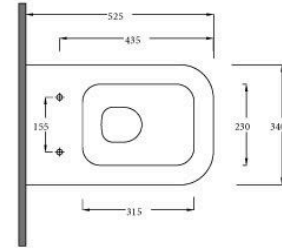

KLUDI-RESA C SPIRALFLUSH WALL HUNG WATER CLOSET

28WCW0243
Water Closet

KLUDI 

Technical Specification

Series: KLUDI-RESA Water Closet & Bidet

Color: glossy white

Dimensions: 52.5 x 34 x 34.5 cm

Installation Type: Wall-hung

Name:

- Dimensions: 525 x 337 mm
- Weight: 28 Kg
- Trap type: P Trap
- Trapway type: Concealed
- Bowl shape: Rounded Rectangle
- Soft close: yes
- Flush Type: Dual Flush
- without seat cover

Dimensions: All dimensions in mm. Tolerance of vitreous china & fireclay items: $\hat{A}\pm 5\%$ for below 200mm and $\hat{A}\pm 3\%$ for above 200mm; for all other items tolerance $\hat{A}\pm 1\%$. Note: Due to a continuing development program to improve design and performance, the manufacturer reserves all rights to vary specifications without prior information. Please note accessories are for photographic use only.