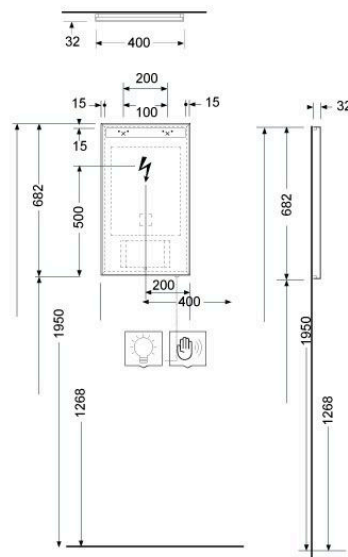

# KLUDI-LUMA MIRROR 40X68 H3 CM LED LIGHT & DE-MISTER

17SP0400

Bathroom Mirrors

KLUDI 

## Technical Specification

Series:	KLUDI-LUMA
Color:	undefined
Dimensions:	68 x 40 x 3cm
Shape:	Rectangular

### Name:

- LED light & De-mister
- 40x68 h3cm
- Cool light 6000K
- 400 Lumens

Dimensions: All dimensions in mm. Tolerance of vitreous china & fireclay items:  $\hat{A}\pm 5\%$  for below 200mm and  $\hat{A}\pm 3\%$  for above 200mm; for all other items tolerance  $\hat{A}\pm 1\%$ . Note: Due to a continuing development program to improve design and performance, the manufacturer reserves all rights to vary specifications without prior information. Please note accessories are for photographic use only.