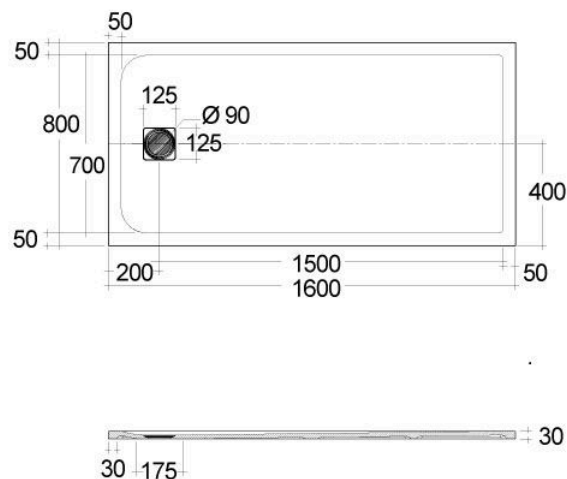

KLUDI-TERRA SHOWER TRAY

80X160

O8DW0553

Shower Tray

KLUDI 

Technical Specification

Series: KLUDI-TERRA

Color: matt white

Dimensions: 160 x 80 x 3 cm

Shape: Rectangular

Name:

- Shower Tray 80x160 h3 cm
- RAKSOLID
- Drain cover included Drain not included

Dimensions: All dimensions in mm. Tolerance of vitreous china & fireclay items: $\hat{A}\pm 5\%$ for below 200mm and $\hat{A}\pm 3\%$ for above 200mm; for all other items tolerance $\hat{A}\pm 1\%$. Note: Due to a continuing development program to improve design and performance, the manufacturer reserves all rights to vary specifications without prior information. Please note accessories are for photographic use only.