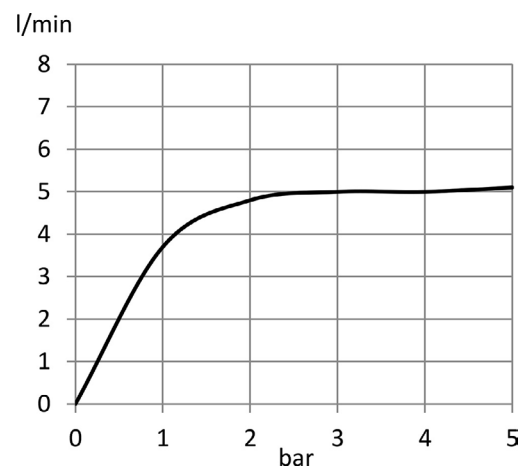

61050N1-00

ABS Shattaf with wall bracket and hose

Technical Specifications:

Suite:	KLUDI- BREEZE
Flow Rate:	5.0L/min at 3 bar
Type:	ABS
Color:	Brushed Bronze PVD
Dimensions:	112x60 mm
Hose:	Metal Hose Anti- Twist

Code:

61050N1-00

Name:

KLUDI- BREEZE
ABS Shattaf
Brushed Bronze
with Wall Bracket
Neoperl aerator

15841N1-00

Brass angle valve DN 15
Brushed Bronze
1/4 Turn-cp 1/2" x 1/2"
ceramic disc fitting

Water Flow Rate #:

variation: ± 15%

Dimensions: All dimensions in mm. Tolerance of vitreous china & fireclay items: ± 5% for below 200mm and ± 3% for above 200mm; for all other items tolerance ± 1%. Note: Due to a continuing development program to improve design and performance, the manufacturer reserves all rights to vary specifications without prior information. Please note accessories are for photographic use only.