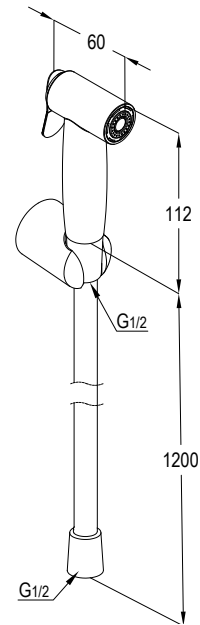

61050N1-00

ABS Shattaf with wall bracket and hose

Technical Specifications:

Suite:	KLUDI- BREEZE
Flow Rate:	5.0L/min at 3 bar
Type:	ABS
Color:	Brushed Bronze PVD
Dimensions:	112x60 mm
Hose:	Metal Hose Anti- Twist

Code:

61050N1-00

Name:

KLUDI- BREEZE
ABS Shattaf
Brushed Bronze
with Wall Bracket
Neoperl aerator

15841N1-00

Brass angle valve DN 15
Brushed Bronze
1/4 Turn-cp 1/2" x 1/2"
ceramic disc fitting

Water Flow Rate #:

variation: ± 15%

Dimensions: All dimensions in mm. Tolerance of vitreous china & fireclay items: ± 5% for below 200mm and ± 3% for above 200mm; for all other items tolerance ± 1%. Note: Due to a continuing development program to improve design and performance, the manufacturer reserves all rights to vary specifications without prior information. Please note accessories are for photographic use only.