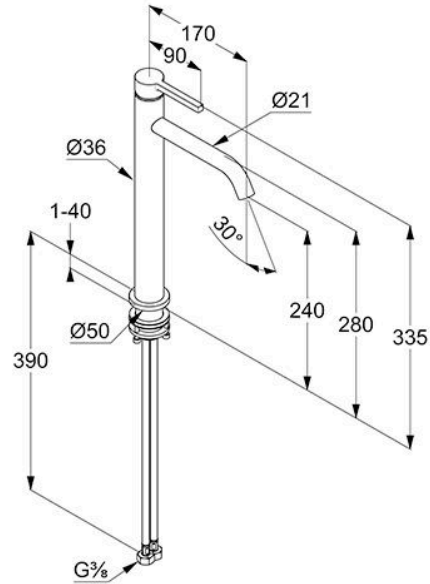

KLUDI-NOVA FONTE PURA SINGLE LEVER WASHBOWL MIXER DN 15

202980115

Basin Mixers

Technical Specification

Series:	KLUDI-NOVA FONTE
Color:	Matt Dove
Dimensions:	18.8 x 3.6 x 33.5mm
Height:	33.5
Lever Type:	Single
Water Efficiency:	Moderate
Installation Type:	Deck-mounted

Name:

- KLUDI-NOVA FONTE
- PURA
- single lever washbowl mixer DN 15
- solid lever
- single hole mounted
- ceramic cartridge
- cache eco s-pointer-aerator M 18,5 x 1
- flow rate 4,5 l/min at 3 bar
- without pop-up waste
- flexible hoses G 3/8

Dimensions: All dimensions in mm. Tolerance of vitreous china & fireclay items: $\hat{A}\pm 5\%$ for below 200mm and $\hat{A}\pm 3\%$ for above 200mm; for all other items tolerance $\hat{A}\pm 1\%$. Note: Due to a continuing development program to improve design and performance, the manufacturer reserves all rights to vary specifications without prior information. Please note accessories are for photographic use only.

Dimensions: All dimensions in mm. Tolerance of vitreous china & fireclay items: $\hat{\pm}$ 5% for below 200mm and $\hat{\pm}$ 3% for above 200mm; for all other items tolerance $\hat{\pm}$ 1%. Note: Due to a continuing development program to improve design and performance, the manufacturer reserves all rights to vary specifications without prior information. Please note accessories are for photographic use only.