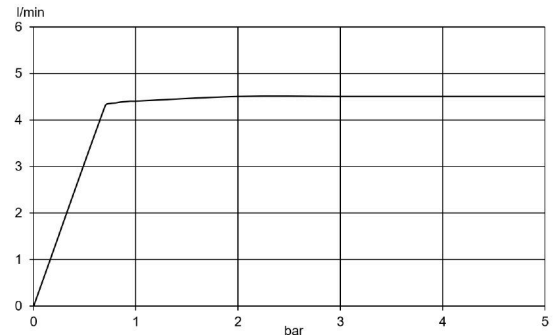

KLUDI-NOVA FONTE PURA SINGLE LEVER WASHBOWL MIXER DN 15

202980115

Basin Mixers

Technical Specification

Series:	KLUDI-NOVA FONTE
Color:	Matt Dove
Dimensions:	18.8 x 3.6 x 33.5mm
Height:	33.5
Lever Type:	Single
Water Efficiency:	Moderate
Installation Type:	Deck-mounted

Name:

- KLUDI-NOVA FONTE
- PURA
- single lever washbowl mixer DN 15
- solid lever
- single hole mounted
- ceramic cartridge
- cache eco s-pointer-aerator M 18,5 x 1
- flow rate 4,5 l/min at 3 bar
- without pop-up waste
- flexible hoses G 3/8

Dimensions: All dimensions in mm. Tolerance of vitreous china & fireclay items: $\hat{A}\pm 5\%$ for below 200mm and $\hat{A}\pm 3\%$ for above 200mm; for all other items tolerance $\hat{A}\pm 1\%$. Note: Due to a continuing development program to improve design and performance, the manufacturer reserves all rights to vary specifications without prior information. Please note accessories are for photographic use only.