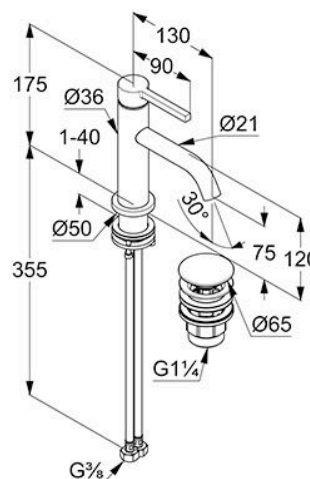

KLUDI-NOVA FONTE PURA SINGLE LEVER BASIN MIXER 75 DN 15

KLUDI 

202663915

Basin Mixers

Technical Specification

Series:	KLUDI-NOVA FONTE
Color:	matt black
Dimensions:	14.8 x 3.6 x 17.5mm
Height:	17.5
Lever Type:	Single
Water Efficiency:	Moderate
Installation Type:	Deck-mounted

Name:

- KLUDI-NOVA FONTE
- single lever basin mixer 75 DN 15
- solid lever
- single hole mounted
- ceramic cartridge with hot water limitation
- PUSH-OPEN waste G 1 1/4
- flexible hoses G 3/8
- with shank fastening
- spout height lower edge 75 mm

Dimensions: All dimensions in mm. Tolerance of vitreous china & fireclay items: $\hat{A}\pm 5\%$ for below 200mm and $\hat{A}\pm 3\%$ for above 200mm; for all other items tolerance $\hat{A}\pm 1\%$. Note: Due to a continuing development program to improve design and performance, the manufacturer reserves all rights to vary specifications without prior information. Please note accessories are for photographic use only.