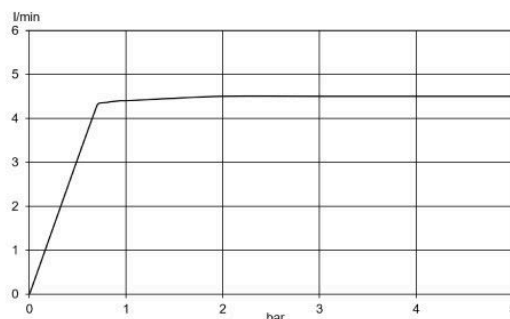

KLUDI-NOVA FONTE PURA SINGLE LEVER BASIN MIXER 75 DN 15

KLUDI 

202663915

Basin Mixers

Technical Specification

Series:	KLUDI-NOVA FONTE
Color:	matt black
Dimensions:	14.8 x 3.6 x 17.5mm
Height:	17.5
Lever Type:	Single
Water Efficiency:	Moderate
Installation Type:	Deck-mounted

Name:

- KLUDI-NOVA FONTE
- single lever basin mixer 75 DN 15
- solid lever
- single hole mounted
- ceramic cartridge with hot water limitation
- PUSH-OPEN waste G 1 1/4
- flexible hoses G 3/8
- with shank fastening
- spout height lower edge 75 mm

Dimensions: All dimensions in mm. Tolerance of vitreous china & fireclay items: $\hat{A}\pm 5\%$ for below 200mm and $\hat{A}\pm 3\%$ for above 200mm; for all other items tolerance $\hat{A}\pm 1\%$. Note: Due to a continuing development program to improve design and performance, the manufacturer reserves all rights to vary specifications without prior information. Please note accessories are for photographic use only.