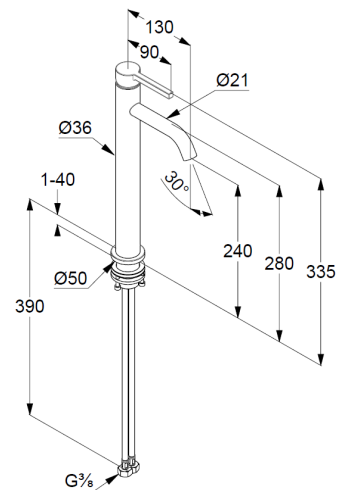

stand assembly

1-hole mounted

solid lever, metal

aerator, S-Pointer M18,5 PCA

ceramic cartridge

flow rate at 3 bar 4,5 l/min.

fixed spout

flexible hoses G $\frac{3}{8}$ DVGW approved

shank-fixing

without pop up waste

Produktabbildung/ Product picture

Maßzeichnung/ Dimensional drawing

Durchfluss/ Flow rate