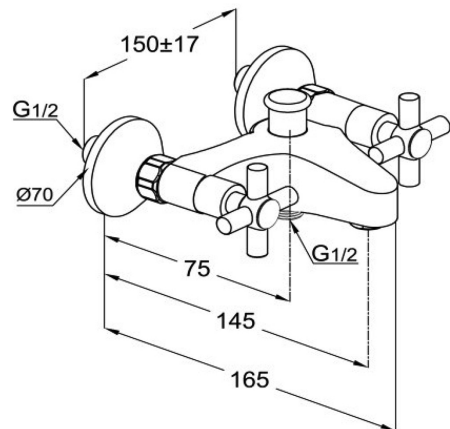

## Product Description:

bath and shower mixer  
metal handle  
wall fastening  
flow class CB  
aerator M24x1  
s unions 1/2 inch x 3/4 inch  
automatic diverter : shower to bath tub  
shower outlet 1/2 inch  
without shower set  
in accordance to EN200

## Advertisement:

- \* KLUDI RAK LLC item no. RAK34005
- \* chrome plated brass, in accord. to EN 50930-6
- \* in accordance to EN 200

dual controlled bath and shower mixer DN 15,  
manufacturer KLUDI RAK LLC PREMIER X item no.  
RAK34005, chrome plated brass, aerator M24x1C, flow  
class-CB, S-unions 1/2 inch x 3/4 inch, cross head  
parts, handle marked red/blue, handle chrome plated  
metal, automatic diverter shower to bath tub, shower  
outlet 1/2 inch, wall flange 70mm, for pressure type  
water heater

## Line Drawing: