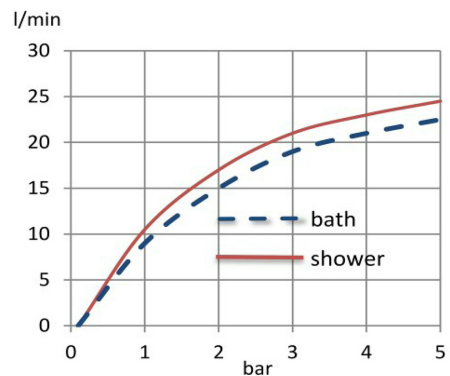

## Product Description:

bath and shower mixer  
metal handle  
wall fastening  
flow class CB  
aerator M24x1  
s unions 1/2 inch x 3/4 inch  
automatic diverter : shower to bath tub  
shower outlet 1/2 inch  
without shower set  
in accordance to EN200

## Advertisement:

- \* KLUDI RAK LLC item no. RAK34005
- \* chrome plated brass, in accord. to EN 50930-6
- \* in accordance to EN 200

dual controlled bath and shower mixer DN 15,  
manufacturer KLUDI RAK LLC PREMIER X item no.  
RAK34005, chrome plated brass, aerator M24x1C, flow  
class-CB, S-unions 1/2 inch x 3/4 inch, cross head  
parts, handle marked red/blue, handle chrome plated  
metal, automatic diverter shower to bath tub, shower  
outlet 1/2 inch, wall flange 70mm, for pressure type  
water heater

## Line Drawing:

## Water Flow Rate#: