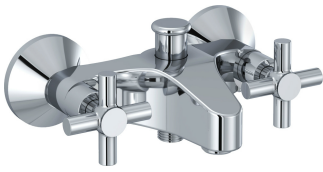

# TECHNICAL DATASHEET

Reference: RAK34005

Product: PREMIER X dual controlled bath and shower mixer DN 15

RAK34005

Chrome

## Product Description:

bath and shower mixer  
metal handle  
wall fastening  
flow class CB  
aerator M24x1  
s unions 1/2 inch x 3/4 inch  
automatic diverter : shower to bath tub  
shower outlet 1/2 inch  
without shower set  
in accordance to EN200

## Advertisement:

- \* KLUDI RAK LLC item no. RAK34005
- \* chrome plated brass, in accord. to EN 50930-6
- \* in accordance to EN 200

dual controlled bath and shower mixer DN 15,  
manufacturer KLUDI RAK LLC PREMIER X item no.  
RAK34005, chrome plated brass, aerator M24x1C, flow  
class-CB, S-unions 1/2 inch x 3/4 inch, cross head  
parts, handle marked red/blue, handle chrome plated  
metal, automatic diverter shower to bath tub, shower  
outlet 1/2 inch, wall flange 70mm, for pressure type  
water heater