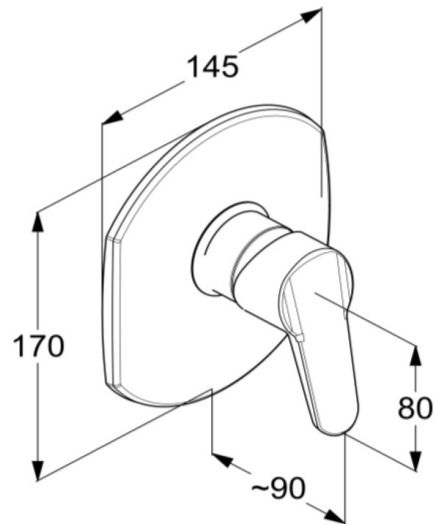

Line Drawing:

RAK11079 online

1/6/2021

KLUDI
RAK
"We Stand for Water Saving"