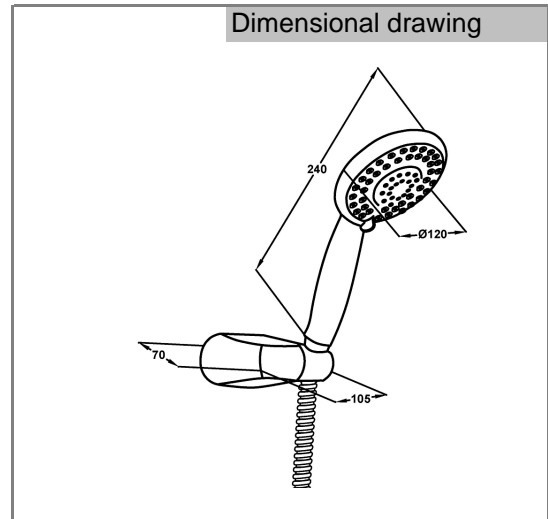

Product: 4S Shower set (120mm)

Ref.: RAK40022

Product description

4S hand held shower DN 15
 with quick lime deposit cleaning system
 with screws and dowels
 logo flex hose, plastic coated with metal effect and conical nuts
 1/2 x 1/2inch x 1600mm
 adjustable shower holder
 Saturating spray / misty spray / massage spray / saturating spray & massage spray

Finishes:
 05 chrome plated

Advertisement

- * KLUDI RAK LLC shower set item no. RAK40022
- ** chrome plated brass/plastic
- *** shower hose in accordance to DIN EN 1113
- **** hand shower with four spray setting

shower set manufacturer KLUDI RAK LLC, item no. RAK40022, DN 15, chrome plated brass/plastic, with logo flex hose plastic coated with metal effect, with conical nuts 1/2 x 1/2 inch x 1600mm, with hand held shower DN 15, chrome plated plastic with quick lime deposit cleaning system: saturating spray / misty spray / massage spray / saturating spray & massage spray.