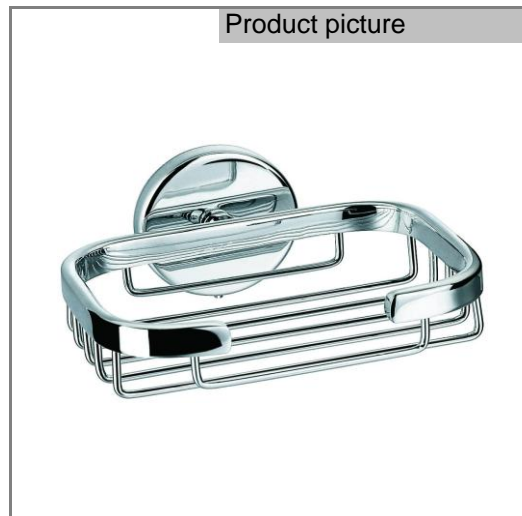

Product: **CALIBER Soap basket**

Ref.: **RAK21002**

Product description

soap basket
wall fastening
with screws and dowels

Finishes:
05 chrome plated

Product picture

Advertisement

- * KLUDI RAK LLC item no. RAK21002
- ** chrome plated

soap basket, manufacturer KLUDI RAK LLC CALIBER
bathroom accessories item no. RAK21002, with screws and dowels,
wall fastening, with total length 134 mm, with total width 111 mm,
with height 32 mm,

Dimensional drawing