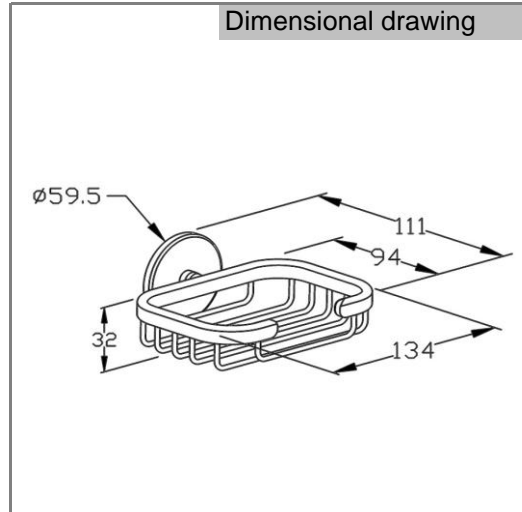

Product: **CALIBER Soap basket**

Ref.: **RAK21002**

Product description

soap basket
wall fastening
with screws and dowels

Finishes:
05 chrome plated

Product picture

Advertisement

- * KLUDI RAK LLC item no. RAK21002
- ** chrome plated

soap basket, manufacturer KLUDI RAK LLC CALIBER
bathroom accessories item no. RAK21002, with screws and dowels,
wall fastening, with total length 134 mm, with total width 111 mm,
with height 32 mm,

Dimensional drawing

Flow rate diagram