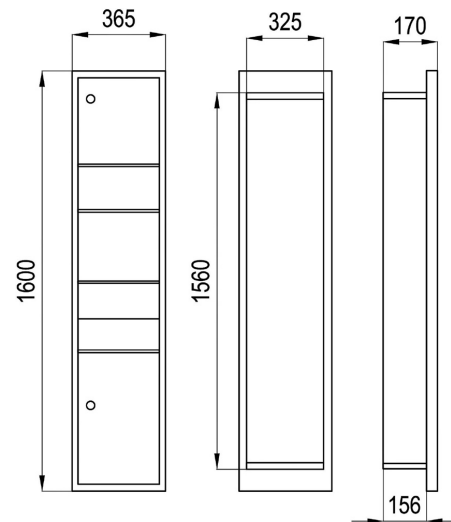

TECHNICAL DATASHEET

Reference: RAK90513

Product: Paper Towel Dispenser and Waste Receptacle with Dryer

RAK90513

Stainless Steel

Product Description:

Paper Towel Dispenser and Waste Receptacle, Dryer
Three doors with front tumbler locks keyed.

With screws and dowels

Wall fastening

With stainless steel pivot and lock key

Recessed

365 x 170 x 1600 mm

Dryer- Infrared Sensor

Heater 650 W

Sensing range 12±3 cm

Paper Towel Dispenser:

Capacity:

up to 450 C-fold towel paper

up to 600 multi-fold paper towels

Waste Receptacle:

Waste Container capacity 14L

Line Drawing:

Advertisement:

* KLUDI RAK LLC item no. RAK90513

* S. S Satin finish (Grade 304)

Recessed Paper Towel Dispenser and Waste Receptacle and Dryer, KLUDI RAK LLC item no. RAK90513. Three doors with front tumbler locks keyed, with screws and dowels, wall fastening, dryer heater 650 W Overall size: 365 mm L x 170 mm W x 1600 mm. capacity: up to 450 C-fold towel paper or 600 multi-fold paper towels.