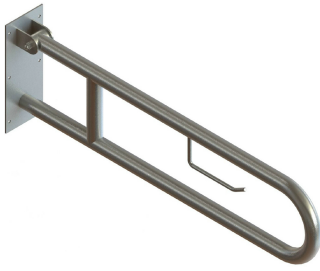

TECHNICAL DATASHEET

Reference: RAK90401

Product: Folding Up Grab Bar

RAK90401

Stainless Steel

Product Description:

Folding Swing Up Grab Bar
Wall fastening
With screws and dowels
With tissue holder
Load capacity up to 300lbs (dry wall)
800mm wall projection

Advertisement:

- * KLUDI RAK LLC item no. RAK90401
- * S.S Satin finish (Grade 304)

Folding Up Grab Bar, KLUDI RAK LLC bathroom accessories item no. RAK90401, with screws and dowels, wall fastening, support up to 300lbs Size: Bar diameter 31.8mm, Height 190mm and projection from wall 800mm, Plate size: 250mm x 100mm x 3mm. Thickness: 1.2mm