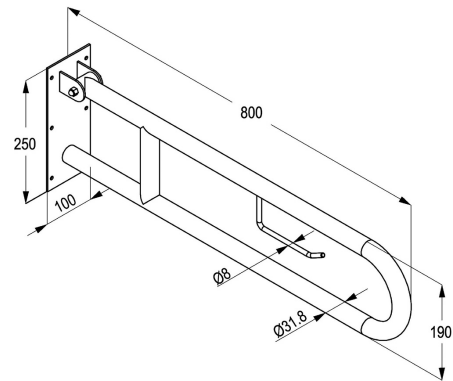

Line Drawing:

RAK90401 online

8/9/2021

KLUDI
RAK
"We Stand for Water Saving"