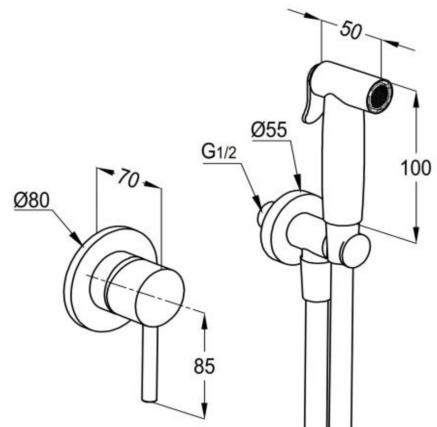

TECHNICAL DATASHEET

Reference: RAK3200702

Product: ABS shattaf with concealed single lever mixer with pre-installation kit

RAK3200702

chrome

Product Description:

ABS shattaf
with dirt catching sieve
supreme hose G 1/2 inch x G 1/2 inch x 1200 mm
connection 1/2 inch
with wall supply with holder DN 15
pre-installation kit DN 15
wall fastening
protected against back flow
for hoses with conical nuts
with concealed single lever mixer

Advertisement:

* KLUDI RAK LLC item no. RAK3200702
* chrome plated brass/plastic, in accordance to EN 50930-6

ABS shataff with pre-installation kit, manufacturer KLUDI RAK LLC, item no. RAK3200702, DN15, chrome plated ABS, supreme hose 1/2 inch x 1/2 inch x 1200 mm with dirt catching sieve, with concealed single lever mixer, solid lever with red/blue marking, wall mounting, ceramic cartridge, dimension: projection from wall 70 mm, lever projection 85 mm

Line Drawing:

Water Flow Rate#:

variation: ± 15%

RAK3200702 online

1/6/2021

KLUDI
RAK

"We Stand for Water Saving"