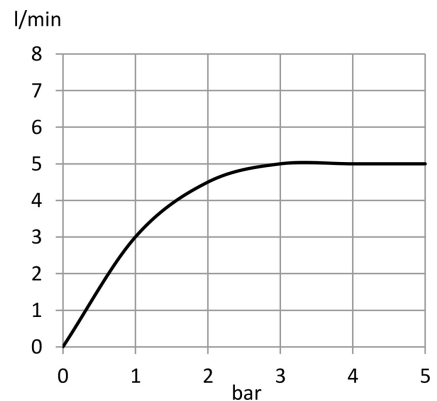

Advertisement:

* KLUDI RAK LLC item no. RAK3200702
* chrome plated brass/plastic, in accordance to EN 50930-6

ABS shataff with pre-installation kit, manufacturer KLUDI RAK LLC, item no. RAK3200702, DN15, chrome plated ABS, supreme hose 1/2 inch x 1/2 inch x 1200 mm with dirt catching sieve, with concealed single lever mixer, solid lever with red/blue marking, wall mounting, ceramic cartridge, dimension: projection from wall 70 mm, lever projection 85 mm

Line Drawing:

Water Flow Rate#:

variation: ± 15%

RAK3200702 online

1/6/2021

KLUDI
RAK

"We Stand for Water Saving"