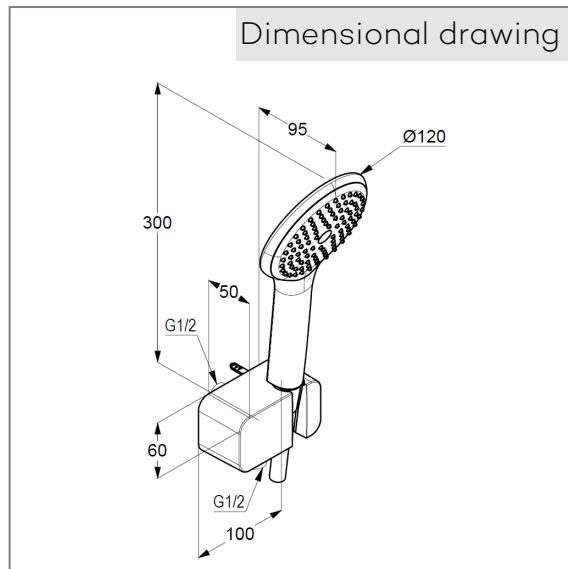

hand shower 1 S  
1 spray pattern  
with cleaning system  
connection 1/2"  
sieve seal

Shower hose  
plastic coated  
with metal-effect  
with conical nuts  
anti twist  
G 1/2 x G 1/2 x 1250 mm

wall supply with shower holder  
for shower hoses with conical nuts,  
With fixing material  
for rigid wall mounting

Product picture

Dimensional drawing

Flow rate diagram