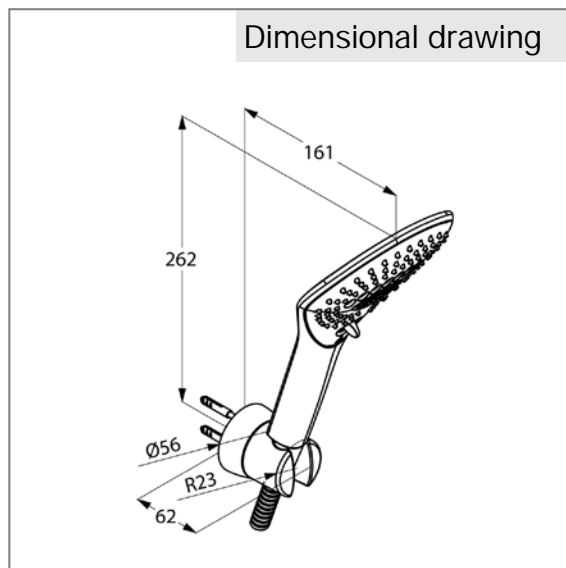

Product: **KLUDI FIZZ bath/shower set 3S DN 15**

Ref.: **6775091-00**

Product description

bath and shower set 3S DN 15
 wall fastening
 adjustable to 3 spray patterns
 volume, booster, linear
 with cleaning system
 with rigid hand shower holder
 KLUDI SUPARAFLEX SILVER shower hose
 1/2 x 1/2 inch x 1250 mm
 with KLUDI FIZZ 3 S hand shower
 with fixing kit

Finishes:
 91 chrome/white

Product picture

Advertisement

bath and shower set, manufacturer KLUDI GmbH & Co. KG
 KLUDI FIZZ item no. 6775091-00
 type: bath and shower set with hand shower 3 S chrome plated plastic adjustable to 3
 spray patterns volume, booster, linear, with rigid hand shower holder chrome plated,
 with cleaning system, flow rate at 3 bar volume: 16 l/min, booster: 14 l/min, linear: 11
 l/min, with KLUDI SUPARAFLEX SILVER shower hose 1/2 x 1/2 inch x 1250 mm plastic
 coated with metal effect and conical connection nuts, with fixing kit
 dimensions: projection hand shower holder: 62 mm, projection hand shower: 161
 mm, height: 262 mm

Dimensional drawing

Flow rate diagram