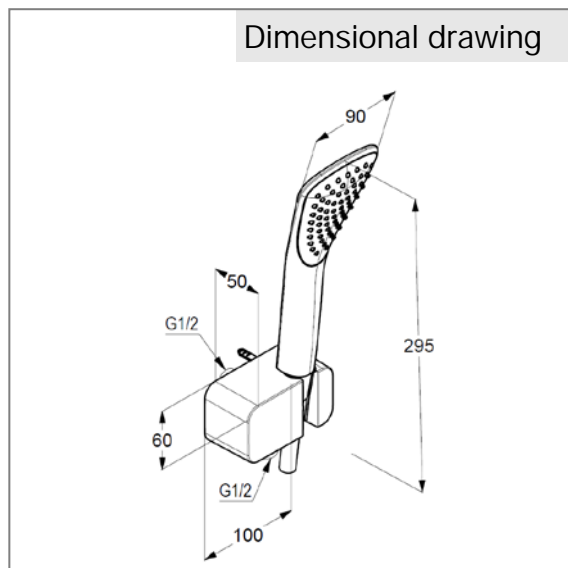

### Product description

bath shower set DN 15  
 wall supply with shower holder  
 with special ring to compensate for  
 uneven tiling  
 with backflow prevention device  
 with KLUDI FIZZ hand shower 1S  
 flow rate 19 l/min at 3 bar  
 with KLUDI SUPARAFLEX SILVER shower hose  
 1/2 x 1/2 inch x 1250 mm

### Advertisement

bath shower set, manufacturer KLUDI GmbH & Co. KG  
 KLUDI FIZZ item no. 6767091-00  
 type: bath shower set DN 15 / PN 5, wall supply with shower holder, chrome plated  
 metal, connection 1/2 x 1/2 inch, with backflow prevention device, with special ring to  
 compensate for uneven tiling, with KLUDI FIZZ hand shower chrome plated plastic,  
 with cleaning system, flow rate 19 l/min at 3 bar, with KLUDI SUPARAFLEX SILVER  
 shower hose 1/2 x 1/2 inch x 1250 mm  
 dimensions: wall supply height: 60 mm, width: 100 mm, depth: 50, hand shower  
 height: 295 mm, shower head: 90 mm

Dimensional drawing

Flow rate diagram