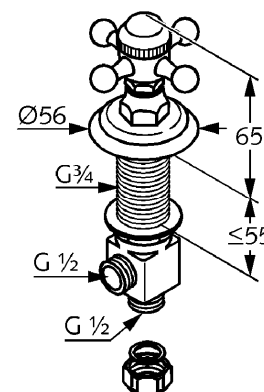

Product: KLUDI ADLON side valve DN 15

Ref.: 51818 .. 20

Product description

side valve DN 15
 cross handle
 deck mounted
 flow class B
 ceramic headpart 180°
 marked: HOT
 noise group I

Finishes:
 05 chrome
 45 permabrass

Product picture

Advertisement

- * KLUDI GmbH & Co KG KLUDI ADLON side valve item no. 51818..20
- ** ceramic headpart 180 °, DIN EN 200
- *** brass, DIN 50930-6

side valve, manufacturer KLUDI GmbH & Co KG KLUDI ADLON side valve item no. 51818..20, DN 15, finishes: 05 = chrome / 45 = permabrass plated brass, type: side valve DN 15 deck mounted , hexagon nipple 1/2 inch, ceramic headpart 180 °, cross handle, back nut fixing, for pressure type water heater, for continuous line heater, marked: HOT, PN 10,

Dimensional drawing

Flow rate diagram