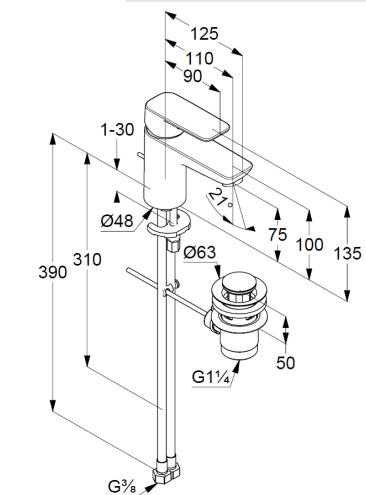

Technical Data

KLUDI PURE&STYLE
Single lever basin mixer 75
DN 15

Ref.:
403820575WR5

Finishes:
05 chrome

Product description
Manufacturer KLUDI GmbH & Co. KG
Typ: KLUDI PURE&STYLE
Single lever basin mixer 75
Ref.: 403820575WR5
basin mixer DN 15/ PN 10
single lever mixer
single hole mounted
solid lever, metal
aerator M24
ceramic cartridge with hotwater safety device
flow rate at 3 bar = 5 l/ min.
flexible hoses G 3/8 DVGW approved
rapid installation set
pop up waste 1 1/4" metal

Product picture

Dimensional drawing

Flow rate diagram